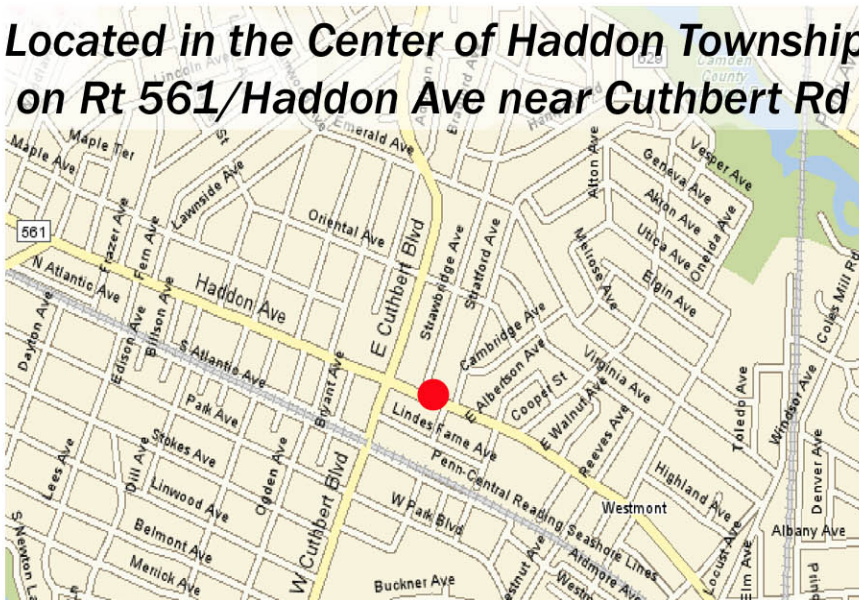

END CAP

RETAIL SPACE AVAILABLE

Haddon (Westmont), NJ

- **Triple Wide End Cap Store**
- **Excellent Street Visibility and Ample Parking**
- **Located in an affluent area with a population of 327,000 in 5 miles**

**Located in the Center of Haddon Township
on Rt 561/Haddon Ave near Cuthbert Rd**

**Brokers
Protected**

For Additional Info, Please Contact:

Sy Goldberg

215-627-0900

poselmanagement.com