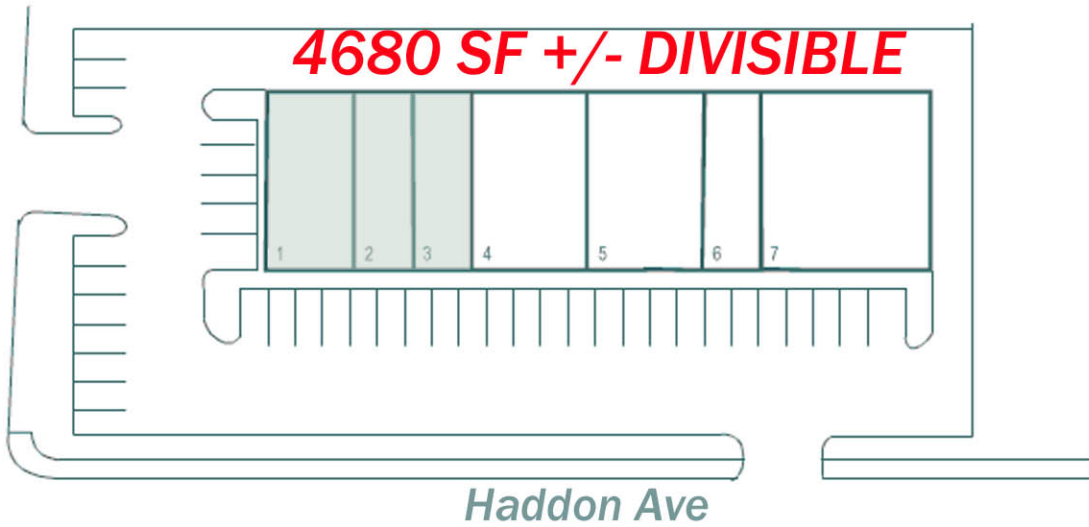

END CAP

RETAIL SPACE AVAILABLE

Haddon (Westmont), NJ

- **Triple Wide End Cap Store**
- **Excellent Street Visibility and Ample Parking**
- **Located in an affluent area with a population of 327,000 in 5 miles**

**Located in the Center of Haddon Township
on Rt 561/Haddon Ave near Cuthbert Rd**

**Brokers
Protected**

For Additional Info, Please Contact:

Sy Goldberg

215-627-0900

poselmanagement.com